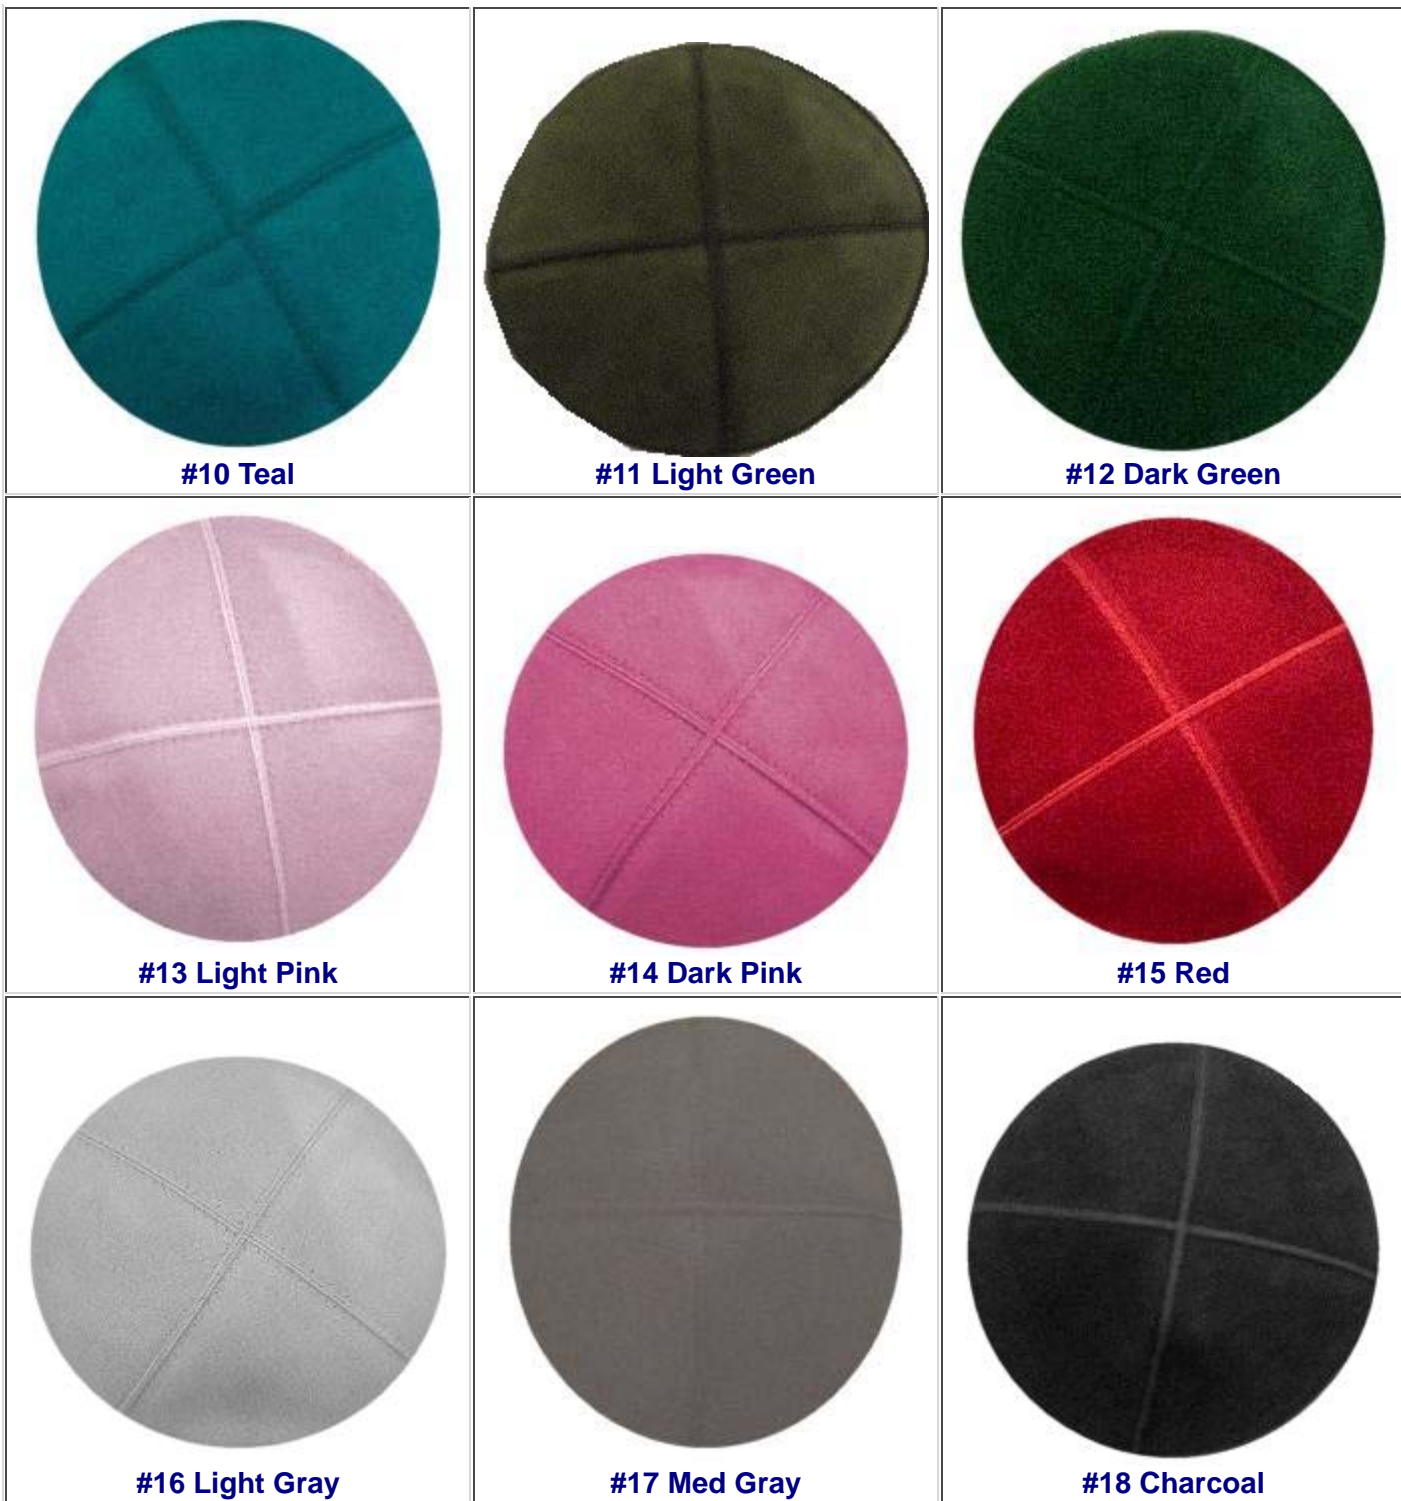

Plain Suede/Leather Color Chart

Scroll down to view all colors

Satin Color Chart Below

#19 White

#20 Tan

#21 Lavender

#22 Mustard

#23 Rust

#24 Brown

#25 Ivory

#26 Peach

#27 Kelly

#28 Sand

#29 Eggplant

#30 Seafoam Green

#31 Orange

Scroll down to view all colors

 <p>Satin/Hot Pink</p>	 <p>Satin/Mauve</p>	 <p>Satin/Dark Gray</p>	 <p>Satin/Lavender</p>
 <p>Satin/Black</p>	 <p>Satin/Navy</p>	 <p>Satin/Medium Purple</p>	 <p>Satin/Brown</p>
 <p>Satin/Light Blue</p>	 <p>Satin/Turquoise</p>	 <p>Satin/Light Yellow</p>	 <p>Satin/Dark Green</p>

 Satin/Light Gray	 Satin/Gold	 Satin/Royal	 Satin/Ivory
 Satin/Bright Orange	 Satin/White	 Satin/Light Peach	 Satin/Burgundy
 Satin/Light Pink	 Satin/Emerald Green	 Satin/Red	 Satin/Teal
 Satin/Dark Purple	 Satin/Dark Yellow	 Wedge Blue	