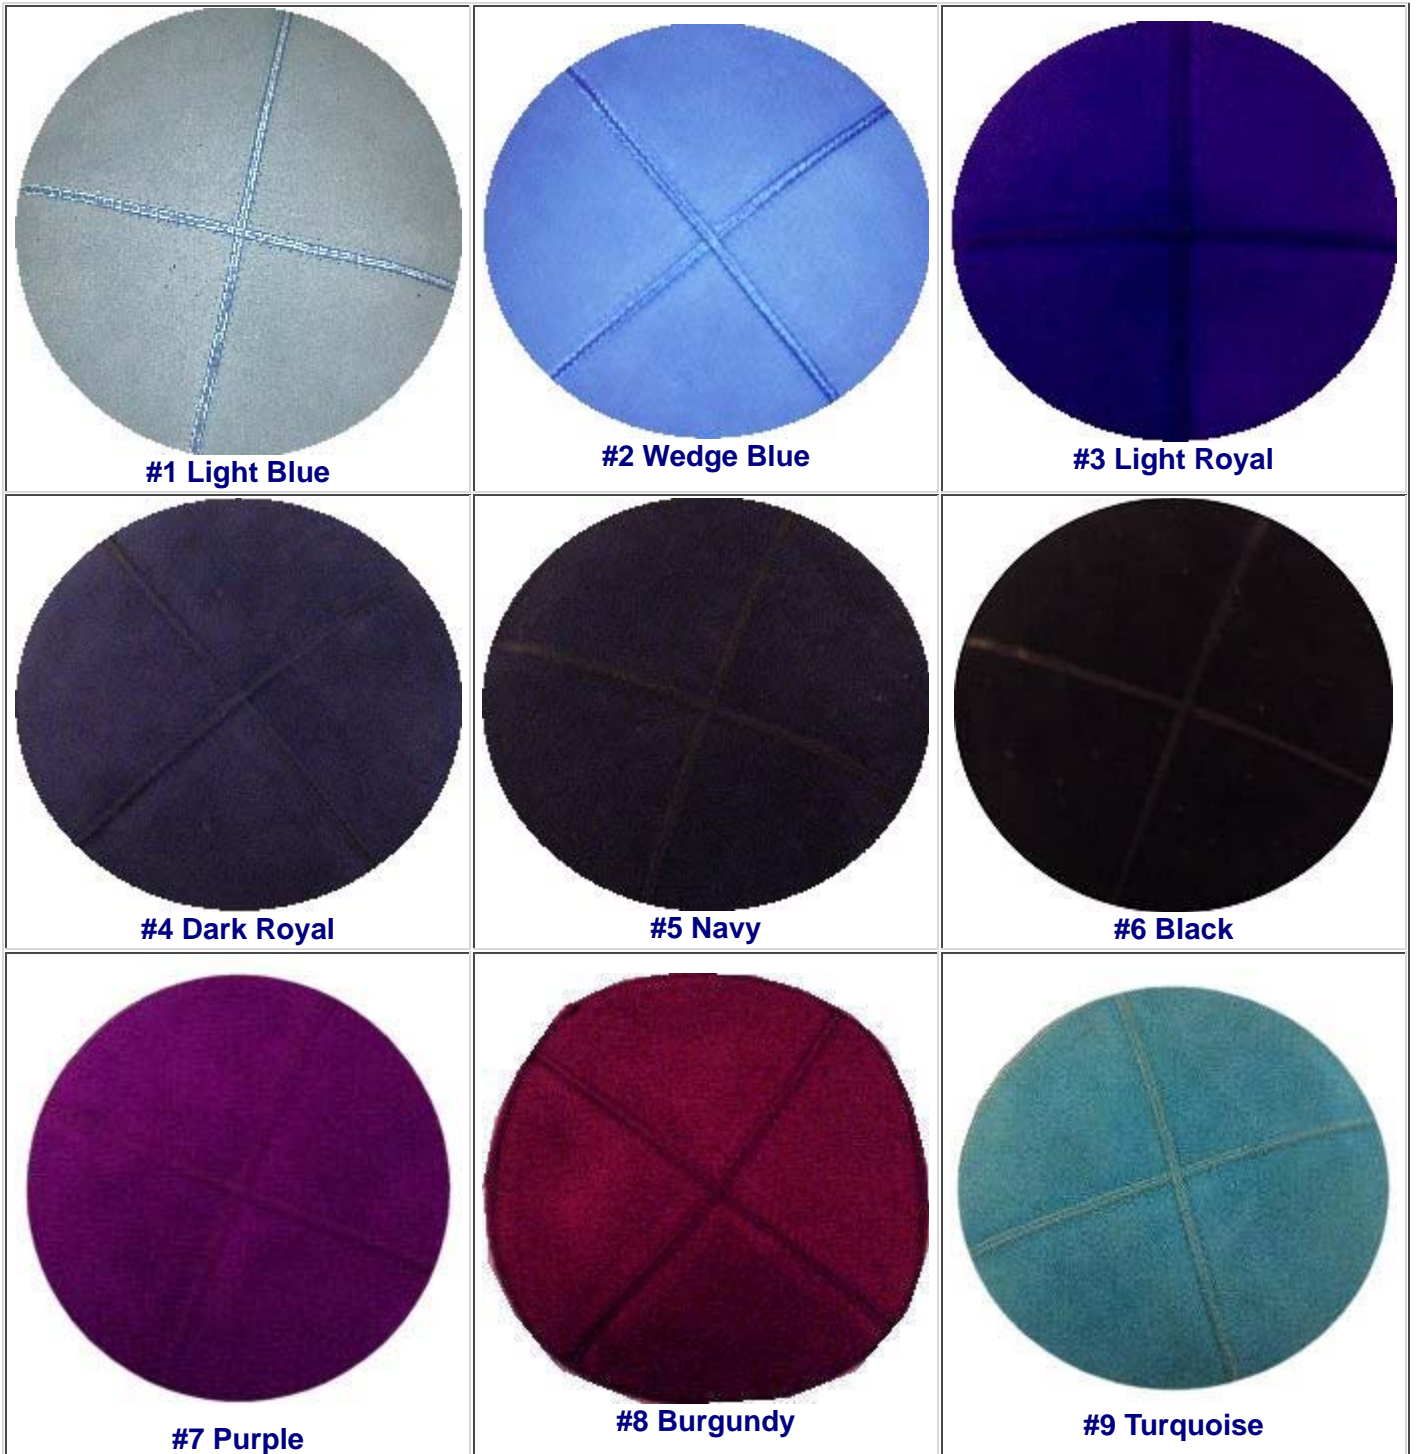

Plain Suede/Leather Color Chart

Scroll down to view all colors

Satin Color Chart Below

#19 White

#20 Tan

#21 Lavender

#22 Mustard

#23 Rust

#24 Brown

#25 Ivory

#26 Peach

#27 Kelly

#28 Sand

#29 Eggplant

#30 Seafoam Green

#31 Orange

Scroll down to view all colors

 <p>Satin/Hot Pink</p>	 <p>Satin/Mauve</p>	 <p>Satin/Dark Gray</p>	 <p>Satin/Lavender</p>
 <p>Satin/Black</p>	 <p>Satin/Navy</p>	 <p>Satin/Medium Purple</p>	 <p>Satin/Brown</p>
 <p>Satin/Light Blue</p>	 <p>Satin/Turquoise</p>	 <p>Satin/Light Yellow</p>	 <p>Satin/Dark Green</p>

 Satin/Light Gray	 Satin/Gold	 Satin/Royal	 Satin/Ivory
 Satin/Bright Orange	 Satin/White	 Satin/Light Peach	 Satin/Burgundy
 Satin/Light Pink	 Satin/Emerald Green	 Satin/Red	 Satin/Teal
 Satin/Dark Purple	 Satin/Dark Yellow	 Wedge Blue	